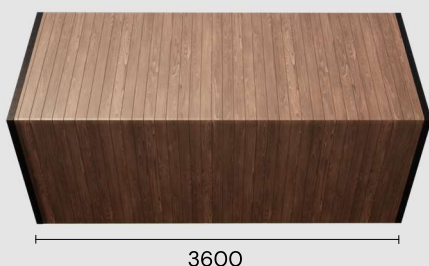

Kaali

The Kaali collection embodies the essence of simplicity and eco-conscious design.

Crafted from innovative WXP panels, this collection offers a seamless blend of functionality and aesthetic appeal, making it the perfect addition to any garden space for a range of outdoor activities.

KAALI SIZES

	<i>width</i>	<i>depth</i>
XS12	1200 mm	1200 mm
XS18	1800 mm	1200 mm
S12	1200 mm	1800 mm
S18	1800 mm	1800 mm
M12	1200 mm	2400 mm
M18	1800 mm	2400 mm
L12	1200 mm	3600 mm

Facelift options

- ☒ Brown/Thermo
- ☒ Grey/White
- ☒ Brown/White
- ☒ Stainless frame

* The images shown are for illustration purposes only and may not be an exact representation of the products