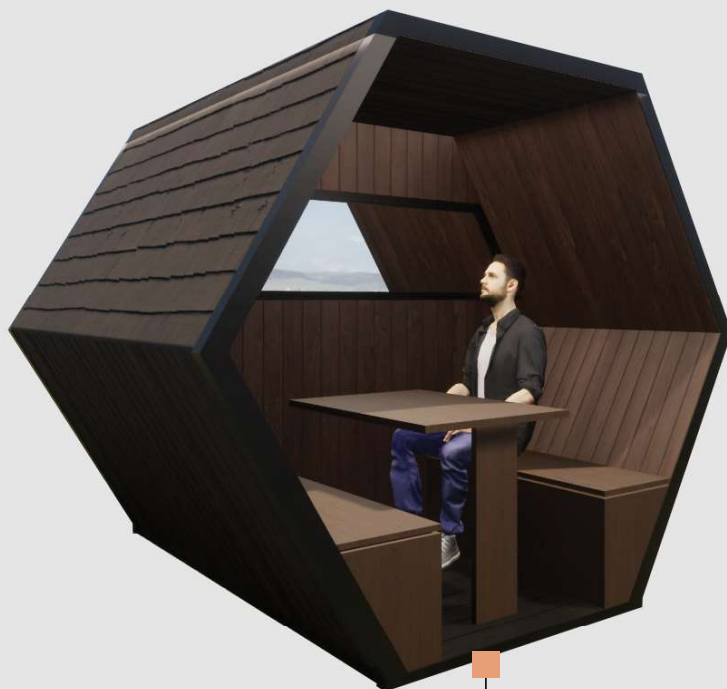

Kaali Dine M12

- Window
- Wood shingle roof

Kaali Dine XS12

- Window
- Artificial grass roof

STANDARD EQUIPMENT:

- ✓ WXP panels – 3 layers, 54 mm
- ✓ brown color
- ✓ wooden wall
- ✓ bitumen roof
- ✓ floor: impregnated terrace boards
- ✓ table set XS