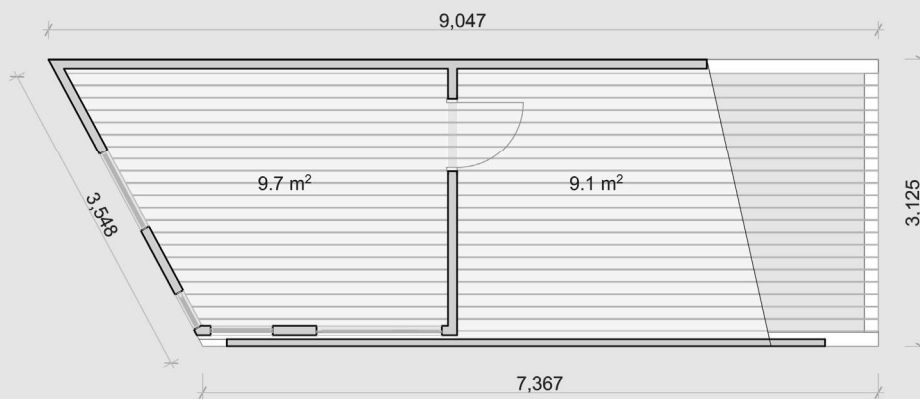

Vilsandi Titania

STANDARD EQUIPMENT:

- ✓ brown colored
- ✓ 3-layers (54 mm) WXP walls
- ✓ WHP with bitumen roofing
- ✓ windows
- ✓ doors

* The price of Vilsandi does not include flooring