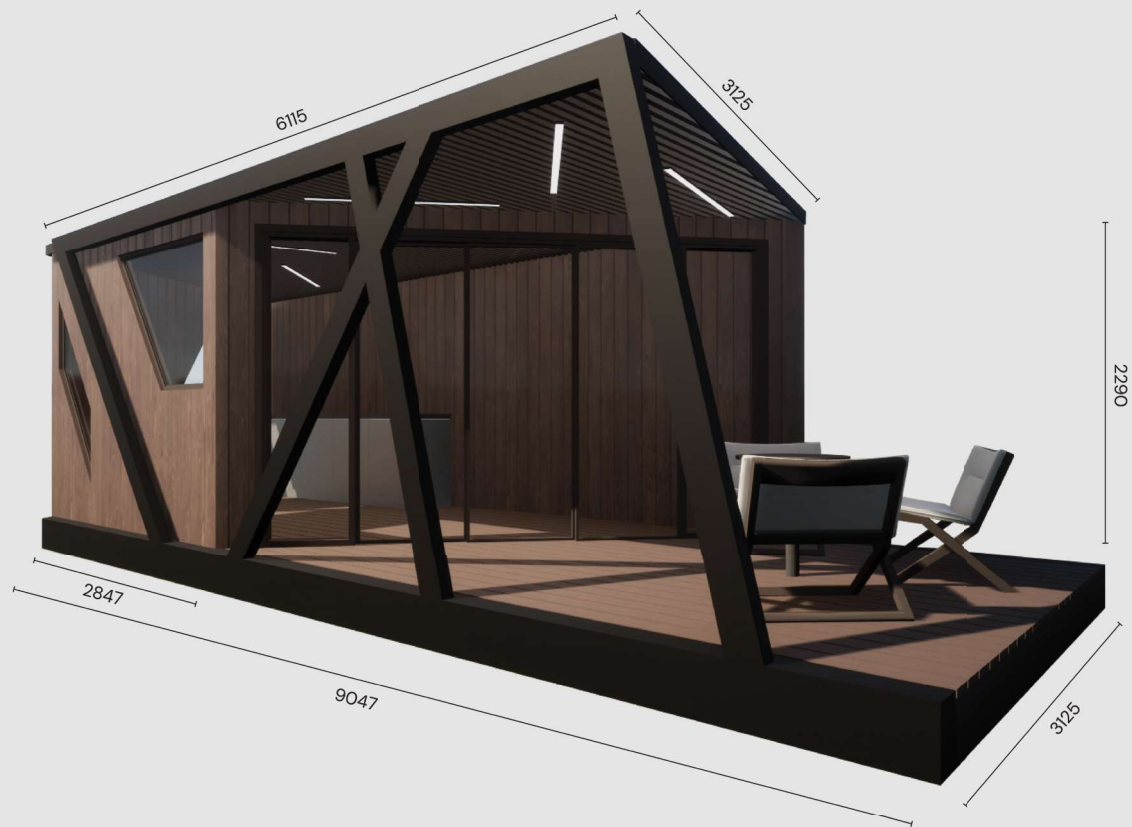

Vilsandi Moon D

STANDARD EQUIPMENT:

- ✓ brown colored
- ✓ 3-layers (54 mm) WXP walls
- ✓ WHP with bitumen roofing
- ✓ windows
- ✓ doors

* The price of Vilsandi does not include flooring