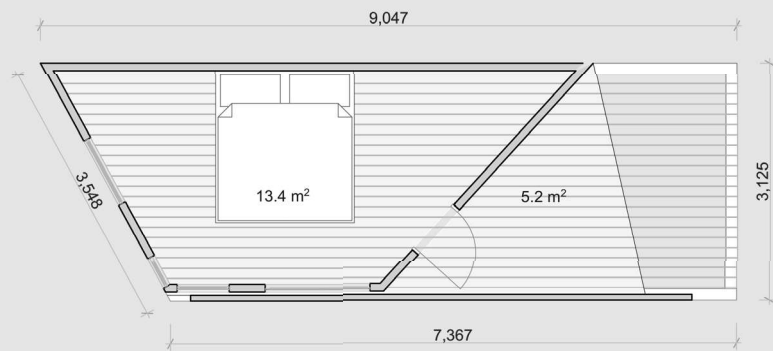

Vilsandi Titania D

STANDARD EQUIPMENT:

- ✓ brown colored
- ✓ 3-layers (54 mm) WXP walls
- ✓ WHP with bitumen roofing
- ✓ windows
- ✓ doors

* The price of Vilsandi does not include flooring