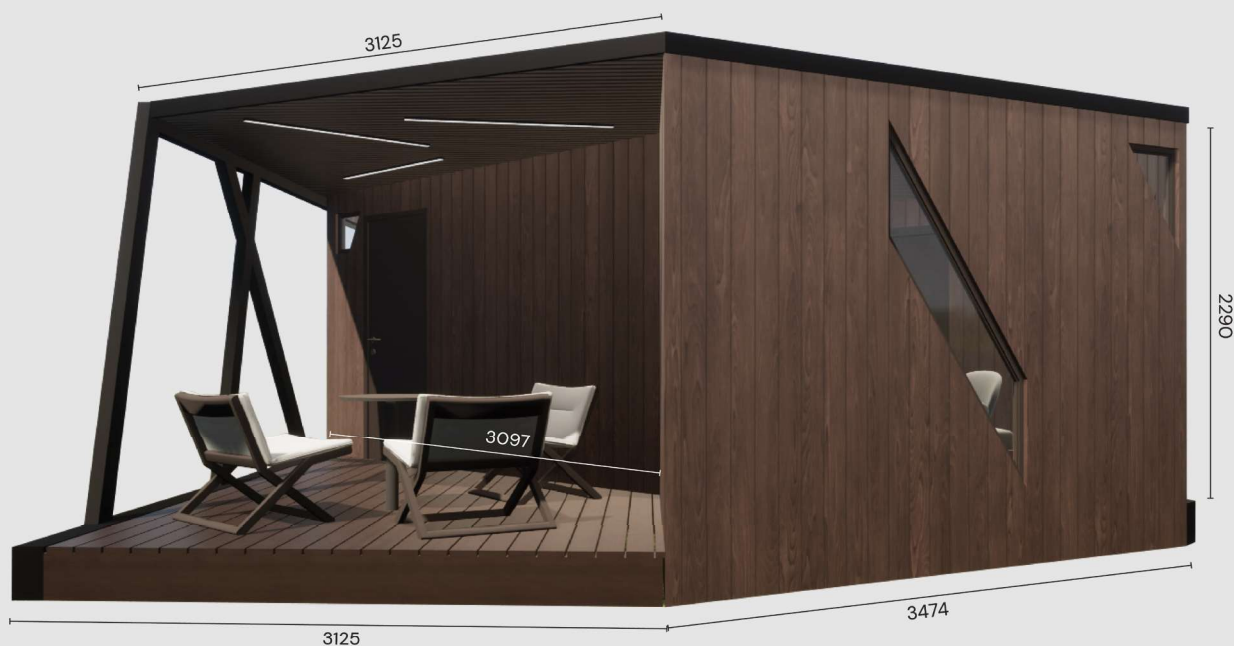

Vilsandi Despina

STANDARD EQUIPMENT:

- ✓ brown colored
- ✓ 3-layers (54 mm) WXP walls
- ✓ WHP with bitumen roofing
- ✓ windows
- ✓ doors

* The price of Vilsandi does not include flooring