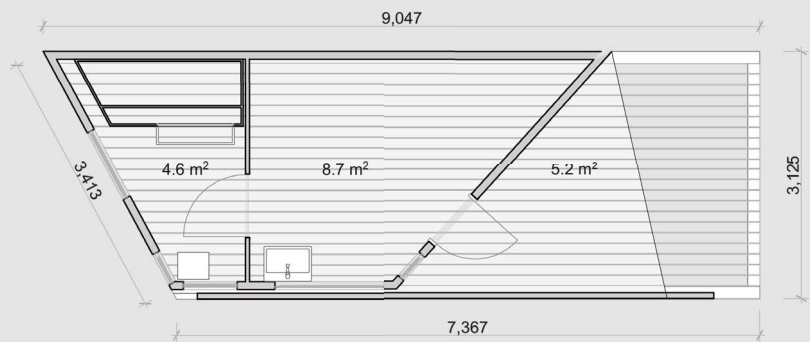

Vilsandi Titania D

STANDARD EQUIPMENT:

- ✓ brown colored
- ✓ 3-layers (54 mm) WXP walls
- ✓ WHP with bitumen roofing
- ✓ windows
- ✓ doors

* The price of Vilsandi does not include flooring