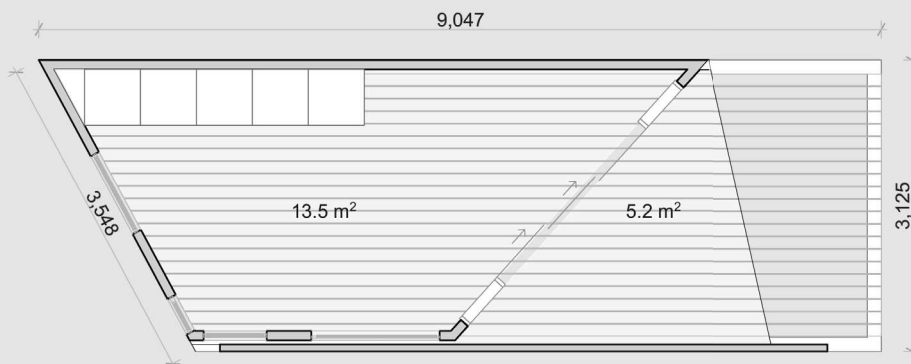

Vilsandi Moon D

STANDARD EQUIPMENT:

- ✓ brown colored
- ✓ 3-layers (54 mm) WXP walls
- ✓ WHP with bitumen roofing
- ✓ windows
- ✓ doors

* The price of Vilsandi does not include flooring