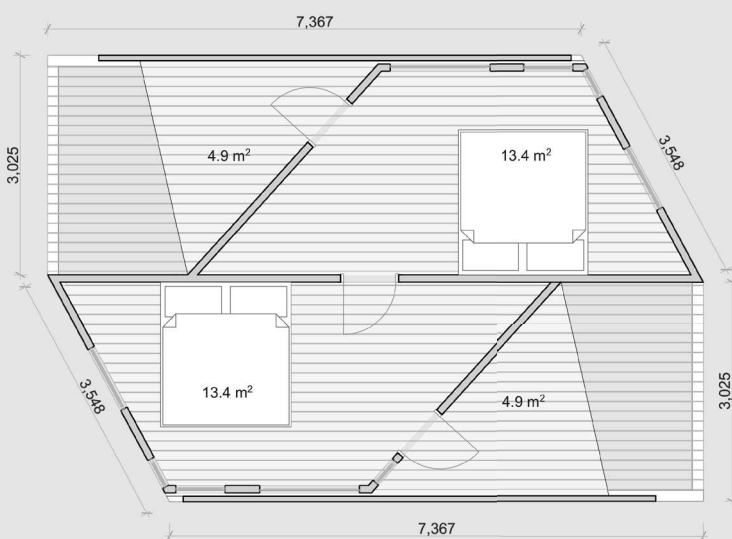

Vilsandi Despina

STANDARD EQUIPMENT:

- ✓ brown colored
- ✓ 3-layers (54 mm) WXP walls
- ✓ WHP with bitumen roofing
- ✓ windows
- ✓ doors

* The price of Vilsandi does not include flooring