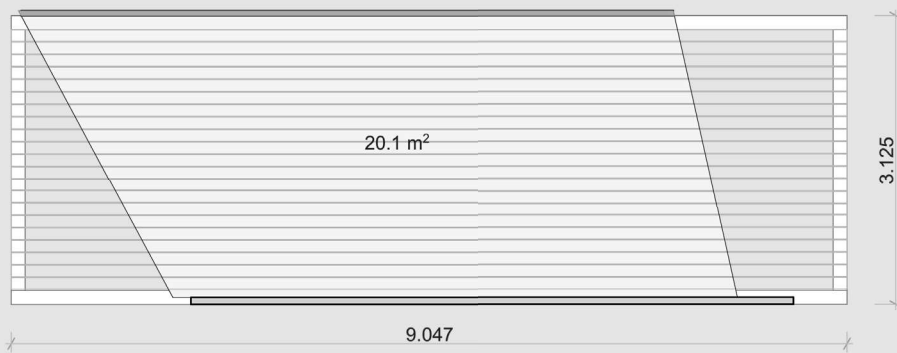

## STANDARD EQUIPMENT:

- ✓ brown colored
- ✓ 5-layers (90 mm) WXP walls
- ✓ WHP with bitumen roofing

\* The price of Vilsandi does not include flooring