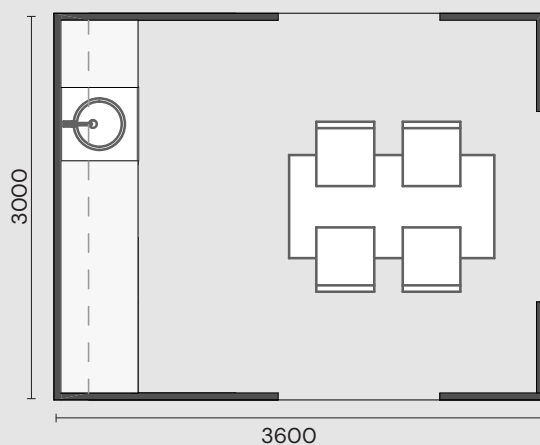

Sauna 1

- Straight cut
- Backward tilt 5°

Sauna 2

- Diagonal front cut
- Backward tilt 5°

Sauna 3

- Diagonal front cut
- Forward tilt 9°

STANDARD EQUIPMENT:

- ✓ brown colored
- ✓ 3-layers (54 mm) WXP walls
- ✓ WHP with bitumen roofing
- ✓ terraced 28mm deck floor for closed space
- ✓ Glass door
- ✓ Thermo sauna seating
- ✓ Thermo interior
- ✓ Heater 3 kW

Salme Shed 1.1

2400x3600mm – with kitchen

STANDARD EQUIPMENT:

- ✓ brown colored
- ✓ 3-layers (54 mm) WXP walls
- ✓ WHP with bitumen roofing

Salme Shed 1.2

3000x3600mm – with kitchen

STANDARD EQUIPMENT:

- ✓ brown colored
- ✓ 3-layers (54 mm) WXP walls
- ✓ WHP with bitumen roofing

Salme Shed 2.1

2400x3600mm – with kitchen

STANDARD EQUIPMENT:

- ✓ brown colored
- ✓ 3-layers (54 mm) WXP walls
- ✓ WHP with bitumen roofing

Salme Shed 2.2

3000x3600mm – with kitchen

STANDARD EQUIPMENT:

- ✓ brown colored
- ✓ 3-layers (54 mm) WXP walls
- ✓ WHP with bitumen roofing