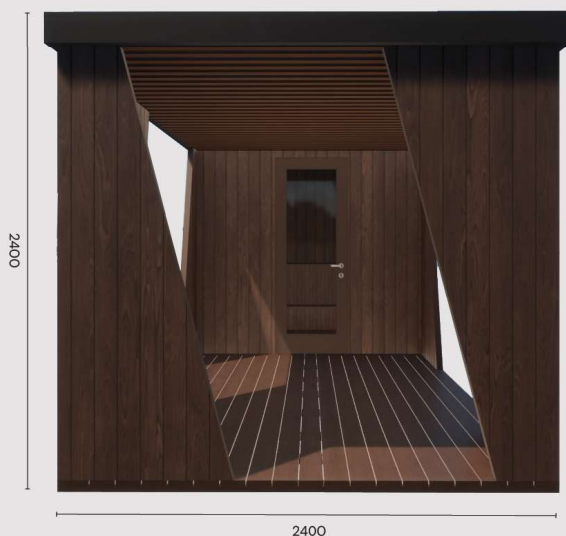

Salme Shed & Sauna 1.1

2400x4800mm

STANDARD EQUIPMENT:

- ✓ brown colored
- ✓ 3-layers (54 mm) WXP walls
- ✓ WHP with bitumen roofing
- ✓ terraced 28mm deck floor for closed space
- ✓ Glass door
- ✓ Thermo sauna seating
- ✓ Thermo interior
- ✓ Heater 3 kW