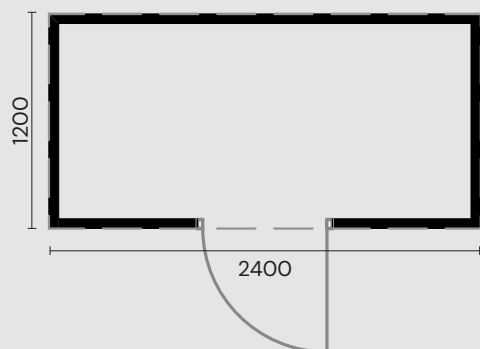

Salme Air

1200x2400mm

Air 1

- Diagonal front cut
- Forward tilt 9°

Air 2

- Diagonal front cut
- Backward tilt 9°

Air 3

- Diagonal front and back cut
- Forward tilt 9°

STANDARD EQUIPMENT:

- ✓ brown colored
- ✓ 3-layers (54 mm) WXP walls
- ✓ WHP with bitumen roofing
- ✓ terraced floor

Salme Compact

Original 1200x2400mm

Compact 1

- Straight cut
- Backward tilt 5°

Compact 2

- Diagonal front and back cut
- Forward tilt 9°

Compact 3

- Diagonal front cut
- Backward tilt 5°

STANDARD EQUIPMENT:

- ✓ brown colored
- ✓ 3-layers (54 mm) WXP walls
- ✓ WHP with bitumen roofing
- ✓ wooden door
- ✓ terraced floor

Salme Sauna

Original 1200x2400mm

Salme Shed 1.1

2400x3600mm – with kitchen

STANDARD EQUIPMENT:

- ✓ brown colored
- ✓ 3-layers (54 mm) WXP walls
- ✓ WHP with bitumen roofing

Salme Shed 1.2

3000x3600mm – with kitchen

STANDARD EQUIPMENT:

- ✓ brown colored
- ✓ 3-layers (54 mm) WXP walls
- ✓ WHP with bitumen roofing