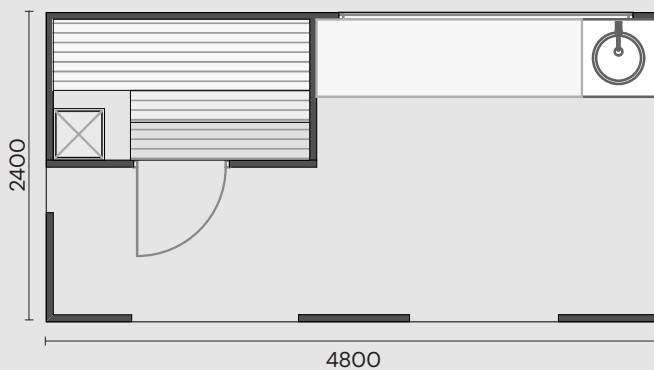

Salme shed

- With kitchen
- Triangular column

STANDARD EQUIPMENT:

- ✓ brown colored
- ✓ 3-layers (54 mm) WXP walls
- ✓ WHP with bitumen roofing
- ✓ terraced 28mm deck floor for closed space
- ✓ Glass door
- ✓ Thermo sauna seating
- ✓ Thermo interior
- ✓ Heater 3 kW