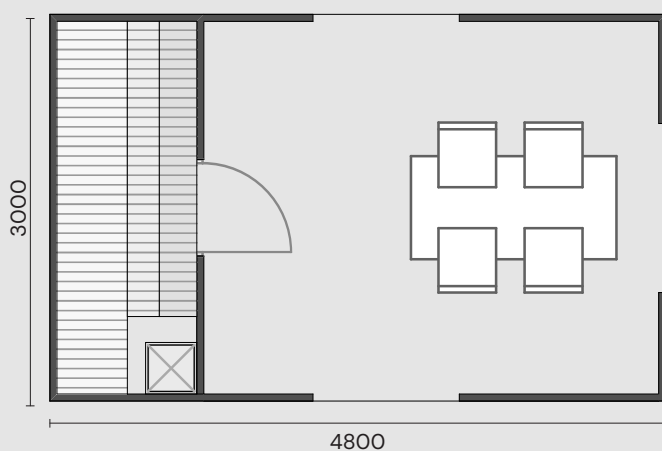

Salme Shed & Sauna 1.2

3000X4800

STANDARD EQUIPMENT:

- ✓ brown colored
- ✓ 3-layers (54 mm) WXP walls
- ✓ WHP with bitumen roofing
- ✓ terraced 28mm deck floor for closed space
- ✓ Glass door
- ✓ Thermo sauna seating
- ✓ Thermo interior
- ✓ Heater 3 kW