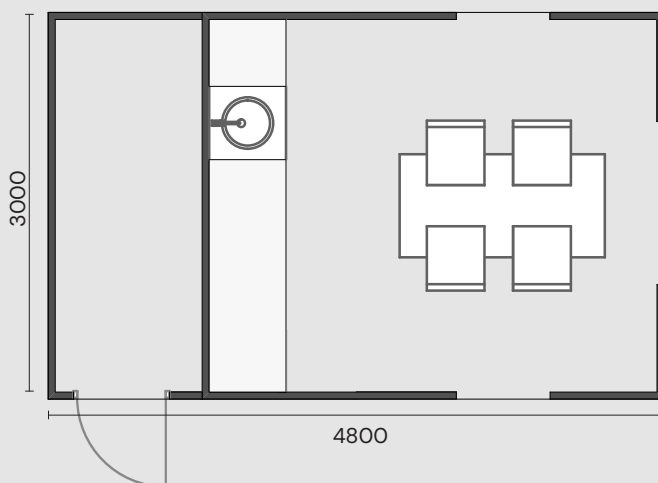

Salme Shed 3.1

2400x4800mm – with kitchen

STANDARD EQUIPMENT:

- ✓ brown colored
- ✓ 3-layers (54 mm) WXP walls
- ✓ WHP with bitumen roofing

Salme Shed 3.2

3000x4800mm – with kitchen

STANDARD EQUIPMENT:

- ✓ brown colored
- ✓ 3-layers (54 mm) WXP walls
- ✓ WHP with bitumen roofing

Salme Shed & Compact 1.1

2400x4800mm

- STANDARD EQUIPMENT:**
- ✓ brown colored
 - ✓ 3-layers (54 mm) WXP walls
 - ✓ WHP with bitumen roofing
 - ✓ wooden door
 - ✓ terraced 28mm deck floor for closed space

Salme Shed & Compact 1.2

3000x4800mm

STANDARD EQUIPMENT:

- ✓ brown colored
- ✓ 3-layers (54 mm) WXP walls
- ✓ WHP with bitumen roofing
- ✓ wooden door
- ✓ terraced 28mm deck floor for closed space

Salme Shed & Compact 2

2400x4800mm

STANDARD EQUIPMENT:

- ✓ brown colored
- ✓ 3-layers (54 mm) WXP walls
- ✓ WHP with bitumen roofing
- ✓ terraced 28mm deck floor for closed space
- ✓ Glass door
- ✓ Thermo sauna seating
- ✓ Thermo interior
- ✓ Heater 3 kW