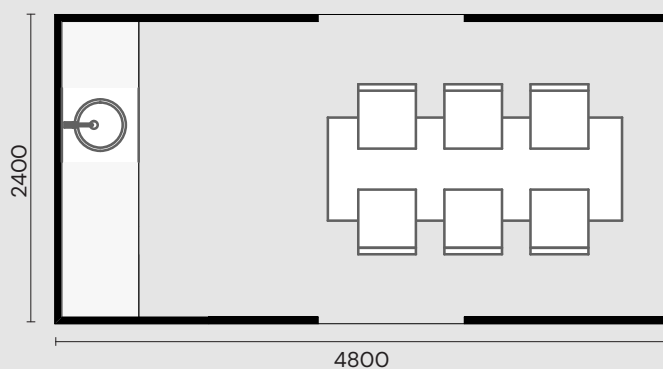

Salme Shed 1.1

2400x3600mm – with kitchen

STANDARD EQUIPMENT:

- ✓ brown colored
- ✓ 3-layers (54 mm) WXP walls
- ✓ WHP with bitumen roofing

Salme Shed 1.2

3000x3600mm – with kitchen

STANDARD EQUIPMENT:

- ✓ brown colored
- ✓ 3-layers (54 mm) WXP walls
- ✓ WHP with bitumen roofing

Salme Shed 2.1

2400x3600mm – with kitchen

STANDARD EQUIPMENT:

- ✓ brown colored
- ✓ 3-layers (54 mm) WXP walls
- ✓ WHP with bitumen roofing

Salme Shed 2.2

3000x3600mm – with kitchen

STANDARD EQUIPMENT:

- ✓ brown colored
- ✓ 3-layers (54 mm) WXP walls
- ✓ WHP with bitumen roofing

Salme Shed 3.1

2400x4800mm – with kitchen

STANDARD EQUIPMENT:

- ✓ brown colored
- ✓ 3-layers (54 mm) WXP walls
- ✓ WHP with bitumen roofing

Salme Shed 3.2

3000x4800mm – with kitchen

STANDARD EQUIPMENT:

- ✓ brown colored
- ✓ 3-layers (54 mm) WXP walls
- ✓ WHP with bitumen roofing