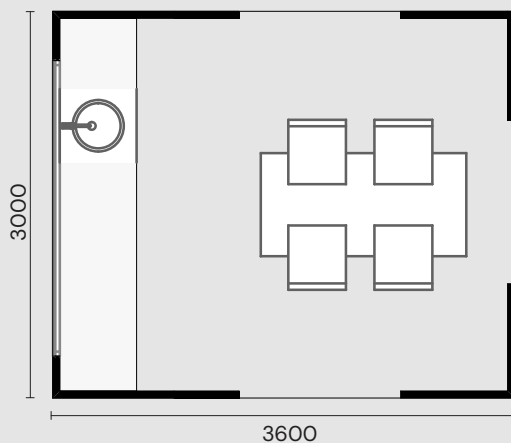

Salme Shed 1.1

2400x3600mm – with kitchen

STANDARD EQUIPMENT:

- ✓ brown colored
- ✓ 3-layers (54 mm) WXP walls
- ✓ WHP with bitumen roofing

Salme Shed 1.2

3000x3600mm – with kitchen

STANDARD EQUIPMENT:

- ✓ brown colored
- ✓ 3-layers (54 mm) WXP walls
- ✓ WHP with bitumen roofing

Salme Shed 2.1

2400x3600mm – with kitchen

STANDARD EQUIPMENT:

- ✓ brown colored
- ✓ 3-layers (54 mm) WXP walls
- ✓ WHP with bitumen roofing

Salme Shed 2.2

3000x3600mm – with kitchen

STANDARD EQUIPMENT:

- ✓ brown colored
- ✓ 3-layers (54 mm) WXP walls
- ✓ WHP with bitumen roofing

Salme Shed 3.1

2400x4800mm – with kitchen

STANDARD EQUIPMENT:

- ✓ brown colored
- ✓ 3-layers (54 mm) WXP walls
- ✓ WHP with bitumen roofing

Salme Shed 3.2

3000x4800mm – with kitchen

STANDARD EQUIPMENT:

- ✓ brown colored
- ✓ 3-layers (54 mm) WXP walls
- ✓ WHP with bitumen roofing