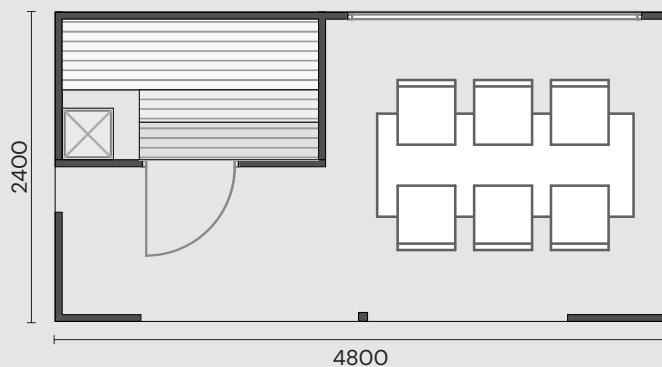

Salme Shed & Sauna 2.2

2400x4800mm

Salme shed

- Without kitchen
- Simple column