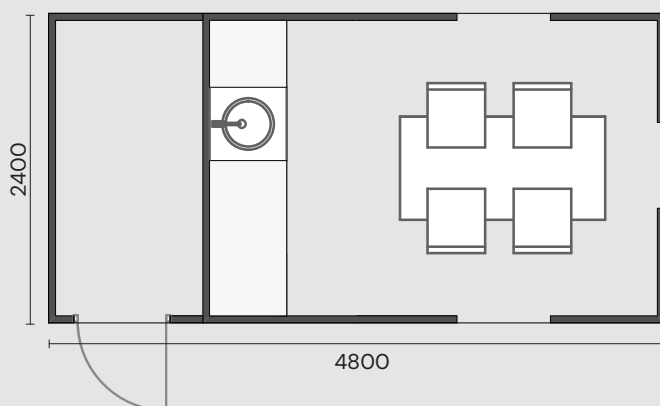

Salme Shed & Compact 1.1

2400x4800mm

1. **STANDARD EQUIPMENT:**
2. ✓ brown colored
   - ✓ 3-layers (54 mm) WXP walls
   - ✓ WHP with bitumen roofing
   - ✓ wooden door
   - ✓ terraced 28mm deck floor for closed space