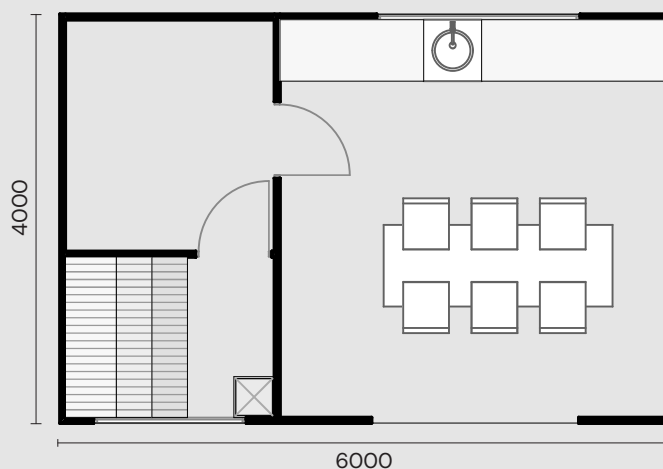

Salme Studio 1

4000x6000mm

STANDARD EQUIPMENT:

- ✓ brown colored
- ✓ 3-layers (54 mm) WXP walls
- ✓ WHP with bitumen roofing
- ✓ terraced 28mm deck floor for closed space
- ✓ Glass door
- ✓ Thermo sauna seating
- ✓ Thermo interior
- ✓ Heater 3 kW