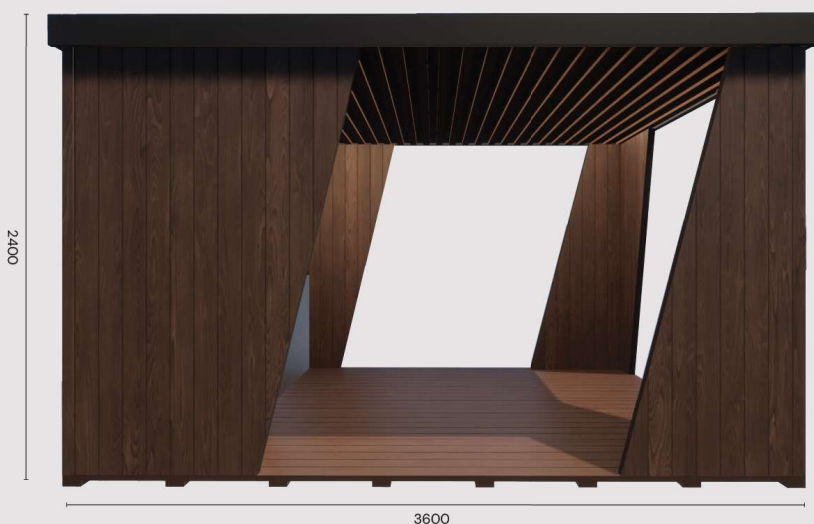

Salme Shed 1.1

2400x3600mm – with kitchen

STANDARD EQUIPMENT:

- ✓ brown colored
- ✓ 3-layers (54 mm) WXP walls
- ✓ WHP with bitumen roofing

Salme Shed 1.2

3000x3600mm – with kitchen

STANDARD EQUIPMENT:

- ✓ brown colored
- ✓ 3-layers (54 mm) WXP walls
- ✓ WHP with bitumen roofing

Salme Shed 2.1

2400x3600mm – with kitchen

STANDARD EQUIPMENT:

- ✓ brown colored
- ✓ 3-layers (54 mm) WXP walls
- ✓ WHP with bitumen roofing

Salme Shed 2.2

3000x3600mm – with kitchen

STANDARD EQUIPMENT:

- ✓ brown colored
- ✓ 3-layers (54 mm) WXP walls
- ✓ WHP with bitumen roofing

Salme Shed 3.1

2400x4800mm – with kitchen

STANDARD EQUIPMENT:

- ✓ brown colored
- ✓ 3-layers (54 mm) WXP walls
- ✓ WHP with bitumen roofing

Salme Shed 3.2

3000x4800mm – with kitchen

STANDARD EQUIPMENT:

- ✓ brown colored
- ✓ 3-layers (54 mm) WXP walls
- ✓ WHP with bitumen roofing