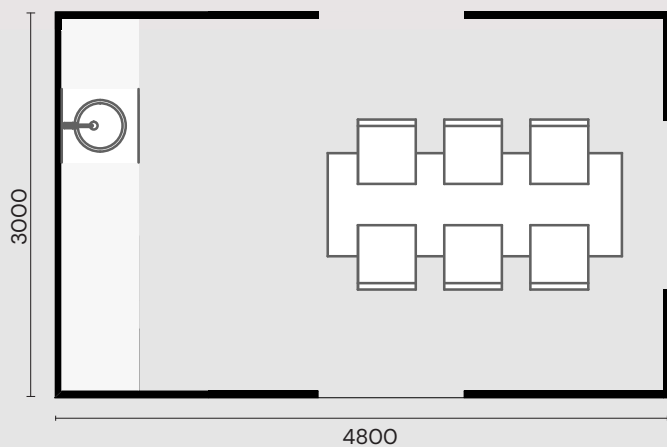

Salme Shed 1.1

2400x3600mm – with kitchen

STANDARD EQUIPMENT:

- ✓ brown colored
- ✓ 3-layers (54 mm) WXP walls
- ✓ WHP with bitumen roofing

Salme Shed 1.2

3000x3600mm – with kitchen

STANDARD EQUIPMENT:

- ✓ brown colored
- ✓ 3-layers (54 mm) WXP walls
- ✓ WHP with bitumen roofing

Salme Shed 2.1

2400x3600mm – with kitchen

STANDARD EQUIPMENT:

- ✓ brown colored
- ✓ 3-layers (54 mm) WXP walls
- ✓ WHP with bitumen roofing

Salme Shed 2.2

3000x3600mm – with kitchen

STANDARD EQUIPMENT:

- ✓ brown colored
- ✓ 3-layers (54 mm) WXP walls
- ✓ WHP with bitumen roofing

Salme Shed 3.1

2400x4800mm – with kitchen

STANDARD EQUIPMENT:

- ✓ brown colored
- ✓ 3-layers (54 mm) WXP walls
- ✓ WHP with bitumen roofing

Salme Shed 3.2

3000x4800mm – with kitchen

STANDARD EQUIPMENT:

- ✓ brown colored
- ✓ 3-layers (54 mm) WXP walls
- ✓ WHP with bitumen roofing

Salme Shed & Compact 1.1

2400x4800mm

- STANDARD EQUIPMENT:**
- ✓ brown colored
 - ✓ 3-layers (54 mm) WXP walls
 - ✓ WHP with bitumen roofing
 - ✓ wooden door
 - ✓ terraced 28mm deck floor for closed space