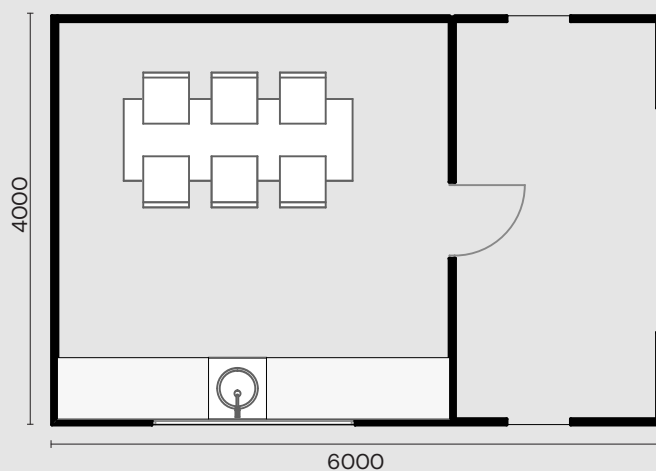

Salme Studio 2

4000x6000mm