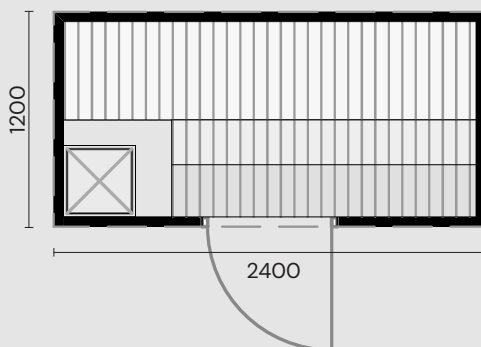

Compact 3

- Diagonal front cut
- Backward tilt 5°

STANDARD EQUIPMENT:

- ✓ brown colored
- ✓ 3-layers (54 mm) WXP walls
- ✓ WHP with bitumen roofing
- ✓ wooden door
- ✓ terraced floor

Salme Sauna

Original 1200x2400mm

Sauna 1

- Straight cut
- Backward tilt 5°

Sauna 2

- Diagonal front cut
- Backward tilt 5°

Sauna 3

- Diagonal front cut
- Forward tilt 9°

STANDARD EQUIPMENT:

- ✓ brown colored
- ✓ 3-layers (54 mm) WXP walls
- ✓ WHP with bitumen roofing
- ✓ terraced 28mm deck floor for closed space
- ✓ Glass door
- ✓ Thermo sauna seating
- ✓ Thermo interior
- ✓ Heater 3 kW

Salme Shed 1.1

2400x3600mm – with kitchen

STANDARD EQUIPMENT:

- ✓ brown colored
- ✓ 3-layers (54 mm) WXP walls
- ✓ WHP with bitumen roofing

Salme Shed 1.2

3000x3600mm – with kitchen

STANDARD EQUIPMENT:

- ✓ brown colored
- ✓ 3-layers (54 mm) WXP walls
- ✓ WHP with bitumen roofing

Salme Shed 2.1

2400x3600mm – with kitchen

STANDARD EQUIPMENT:

- ✓ brown colored
- ✓ 3-layers (54 mm) WXP walls
- ✓ WHP with bitumen roofing

Salme Shed 2.2

3000x3600mm – with kitchen

STANDARD EQUIPMENT:

- ✓ brown colored
- ✓ 3-layers (54 mm) WXP walls
- ✓ WHP with bitumen roofing