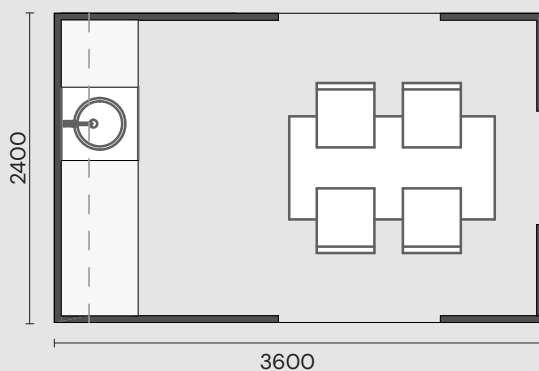

Sauna 1

- Straight cut
- Backward tilt 5°

Sauna 2

- Diagonal front cut
- Backward tilt 5°

Sauna 3

- Diagonal front cut
- Forward tilt 9°

STANDARD EQUIPMENT:

- ✓ brown colored
- ✓ 3-layers (54 mm) WXP walls
- ✓ WHP with bitumen roofing
- ✓ terraced 28mm deck floor for closed space
- ✓ Glass door
- ✓ Thermo sauna seating
- ✓ Thermo interior
- ✓ Heater 3 kW

Salme Shed 1.1

2400x3600mm – with kitchen

STANDARD EQUIPMENT:

- ✓ brown colored
- ✓ 3-layers (54 mm) WXP walls
- ✓ WHP with bitumen roofing

Salme Shed 1.2

3000x3600mm – with kitchen

STANDARD EQUIPMENT:

- ✓ brown colored
- ✓ 3-layers (54 mm) WXP walls
- ✓ WHP with bitumen roofing