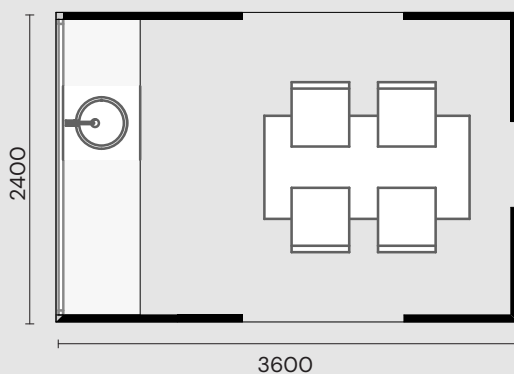

Salme Shed 1.1

2400x3600mm – with kitchen

STANDARD EQUIPMENT:

- ✓ brown colored
- ✓ 3-layers (54 mm) WXP walls
- ✓ WHP with bitumen roofing

Salme Shed 1.2

3000x3600mm – with kitchen

STANDARD EQUIPMENT:

- ✓ brown colored
- ✓ 3-layers (54 mm) WXP walls
- ✓ WHP with bitumen roofing

Salme Shed 2.1

2400x3600mm – with kitchen

STANDARD EQUIPMENT:

- ✓ brown colored
- ✓ 3-layers (54 mm) WXP walls
- ✓ WHP with bitumen roofing

Salme Shed 2.2

3000x3600mm – with kitchen

STANDARD EQUIPMENT:

- ✓ brown colored
- ✓ 3-layers (54 mm) WXP walls
- ✓ WHP with bitumen roofing